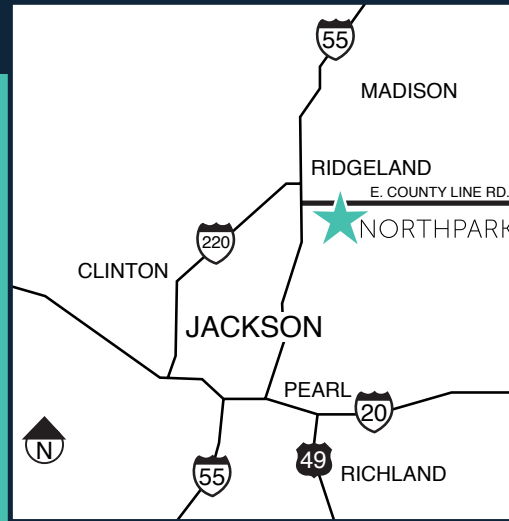

A MODERN REINVENTION FOR RIDGELAND...

CURRENTLY UNDER CONSTRUCTION

Follow Northpark on Facebook, Instagram, and Twitter for up-to-date info on renovations, new stores and other Northpark news!

#TheNewNorthpark

DIRECTIONS

Northpark is located 1 mile east of I-55 at the intersection of County Line and Wheatley Roads.

CENTER HOURS

Monday-Saturday
10am-9pm
Sunday
12pm-6pm

Department store and restaurant hours may vary.
Holiday hours may also vary.

SERVICES

Complimentary Wheelchairs
Stroller Rental
Free Wifi
Kids Play Area

NORTH PARK

1200 E. County Line Rd., Ridgeland, MS 39157
601.863.2300 | northparkmall.com

| @northparkmallms | @shopnorthparkms
 | Northpark