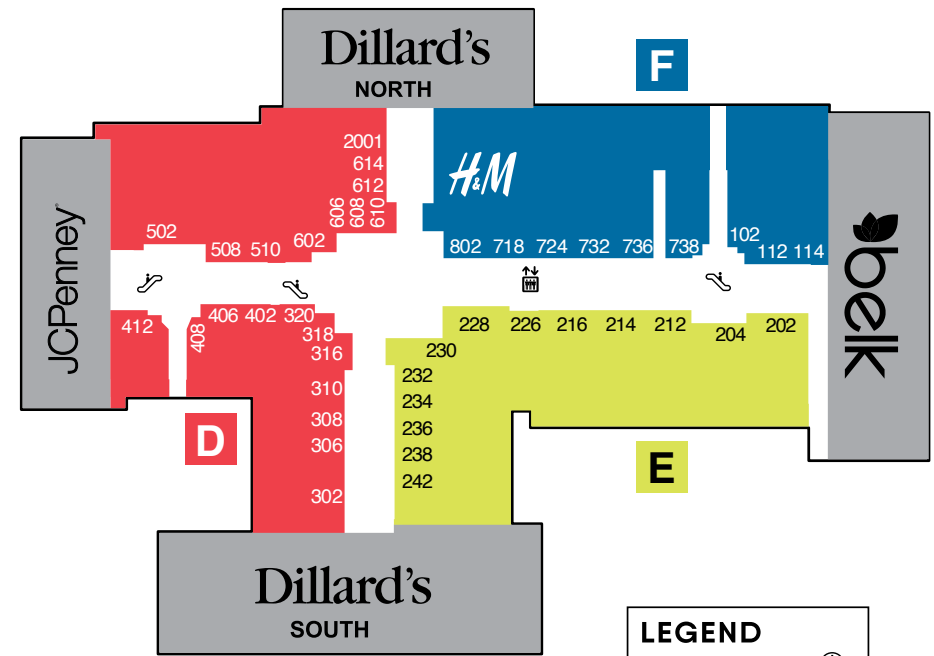

- 230 Claire's 952.0407
- kiosk Essence Perfume 769.232.6062
- 1204 Henig Furs 997.1010
- 818 Hot Topic 206.5620
- 612 Lids 206.1144
- 1324 Spencer's Gifts 957.4738
- 608 Sunglass Hut 769.208.8156
- 406 Underground 977.0180
- 1606 Yankee Candle Company 899.9118
- 816 Zadie B's Fashion 957.6050

SPORTING GOODS & APPAREL

- 1614 Champs Sports 977.0083
- 302 City Gear 977.4515
- 1220 Finish Line 991.0663
- 236 Foot Locker 957.3814
- 320 Kids Foot Locker 977.0533
- 612 Lids 918.4602

TOYS, GAMES & HOBBIES

- 1304 fye (For Your Entertainment) 957.1653
- 1122A Zumiez 977.4998

WOMEN'S FASHION & SPECIALTY

- 216 Aéropostale 977.0144
- 1116 American Eagle Outfitters 421.8774
- 724 Buckle 956.1153
- 1412 Charlotte Russe 991.0778
- 302 City Gear 977.4515
- 230 Claire's 952.0407
- 1210 Eve's Boutique 956.4747
- 1220 Finish Line 991.0663
- 1102 For Her 991.1111
- 802 H&M 882.9281
- 1204 Henig Furs 997.1010
- 824 Hollister & Co. 899.5331
- 818 Hot Topic 977.4964
- 820 Joy Collection II 997.9897
- 510 Korset 720.9774
- 1308 Love Culture 206.9403
- 1216 New York & Co. 272.3024
- 822 Pac Sun 957.1545
- 228 Rue21, etc! 957.1490
- 608 Sunglass Hut 769.208.8156
- 806 Times Square 781.0590
- 406 Underground 977.0180
- 508 Uniforms 956.1966
- 212 Victoria's Secret 206.1301
- 226 Windsor Fashion 326.1190
- 816 Zadie B's Fashion 957.6050
- 1122A Zumiez 977.4998

Area code for all numbers is 601 unless otherwise denoted.

UPPER LEVEL