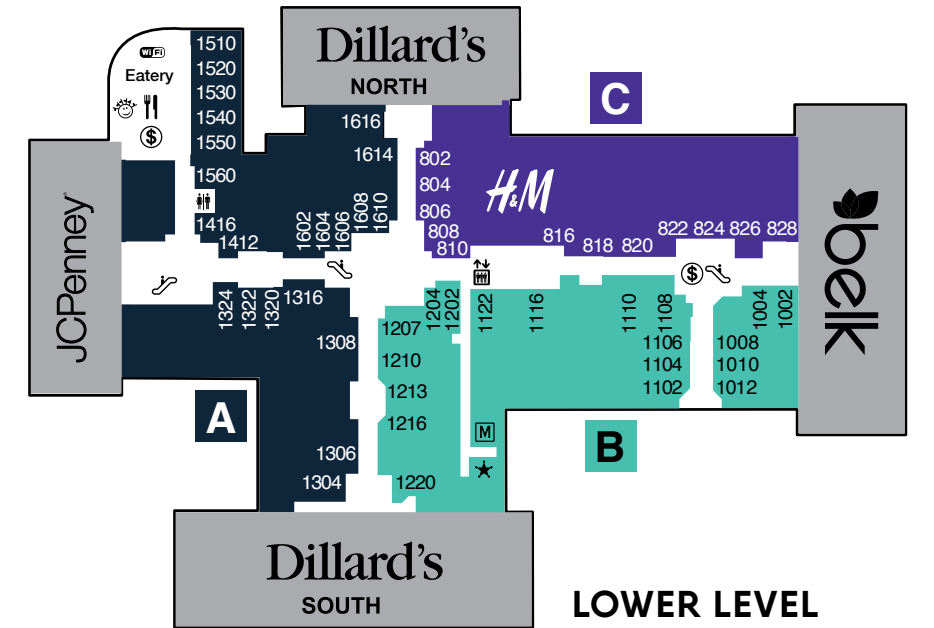

SHOES & FOOTWEAR

- 724 Buckle 956.1153
- 1614 Champs Sports 977.0083
- 1412 Charlotte Russe 991.0778
- 302 City Gear 977.4515
- 1210 Eve's Boutique 956.4747
- 1220 Finish Line 991.0663
- 236 Foot Locker 957.3814
- 1602 Journey's 957.7507
- 306 Journey's Kidz 206.9523
- 820 Joy Collection II 977.9897

- 320 Kids Foot Locker 977.0533
- 1308 Love Culture 206.9403
- 828 Rack Room Shoes 957.0556
- 202 Shoe Dept., The 977.9279
- 1122A Zumiez 977.4998

SPECIALTY RETAIL, GIFTS, HANDBAGS & LUGGAGE

- 230 Claire's 952.0407
- kiosk Essence Perfume 769.232.6062
- 1204 Henig Furs 997.1010
- 818 Hot Topic 206.5620
- 612 Lids 206.1144
- 1324 Spencer's Gifts 957.4738
- 608 Sunglass Hut 769.208.8156
- 406 Underground 977.0180
- 1606 Yankee Candle Company 899.9118
- 816 Zadie B's Fashion 957.6050

- 1304 fye (For Your Entertainment) 957.1653
- 1122A Zumiez 977.4998

WOMEN'S FASHION & SPECIALTY

- 216 Aéropostale 977.0144
- 1116 American Eagle Outfitters 421.8774
- 724 Buckle 956.1153
- 1412 Charlotte Russe 991.0778
- 302 City Gear 977.4515
- 230 Claire's 952.0407
- 1210 Eve's Boutique 956.4747
- 1220 Finish Line 991.0663
- 1102 For Her 991.1111
- 802 H&M 882.9281
- 1204 Henig Furs 997.1010
- 824 Hollister & Co. 899.5331
- 818 Hot Topic 977.4964
- 820 Joy Collection II 997.9897
- 510 Korset 720.9774
- 1308 Love Culture 206.9403
- 1216 New York & Co. 272.3024
- 822 Pac Sun 957.1545
- 228 Rue21, etc! 957.1490
- 608 Sunglass Hut 769.208.8156
- 806 Times Square 781.0590
- 406 Underground 977.0180
- 508 Uniforms 956.1966
- 212 Victoria's Secret 206.1301
- 226 Windsor Fashion 326.1190
- 816 Zadie B's Fashion 957.6050
- 1122A Zumiez 977.4998

Area code for all numbers is 601 unless otherwise denoted.

UPPER LEVEL

LOWER LEVEL